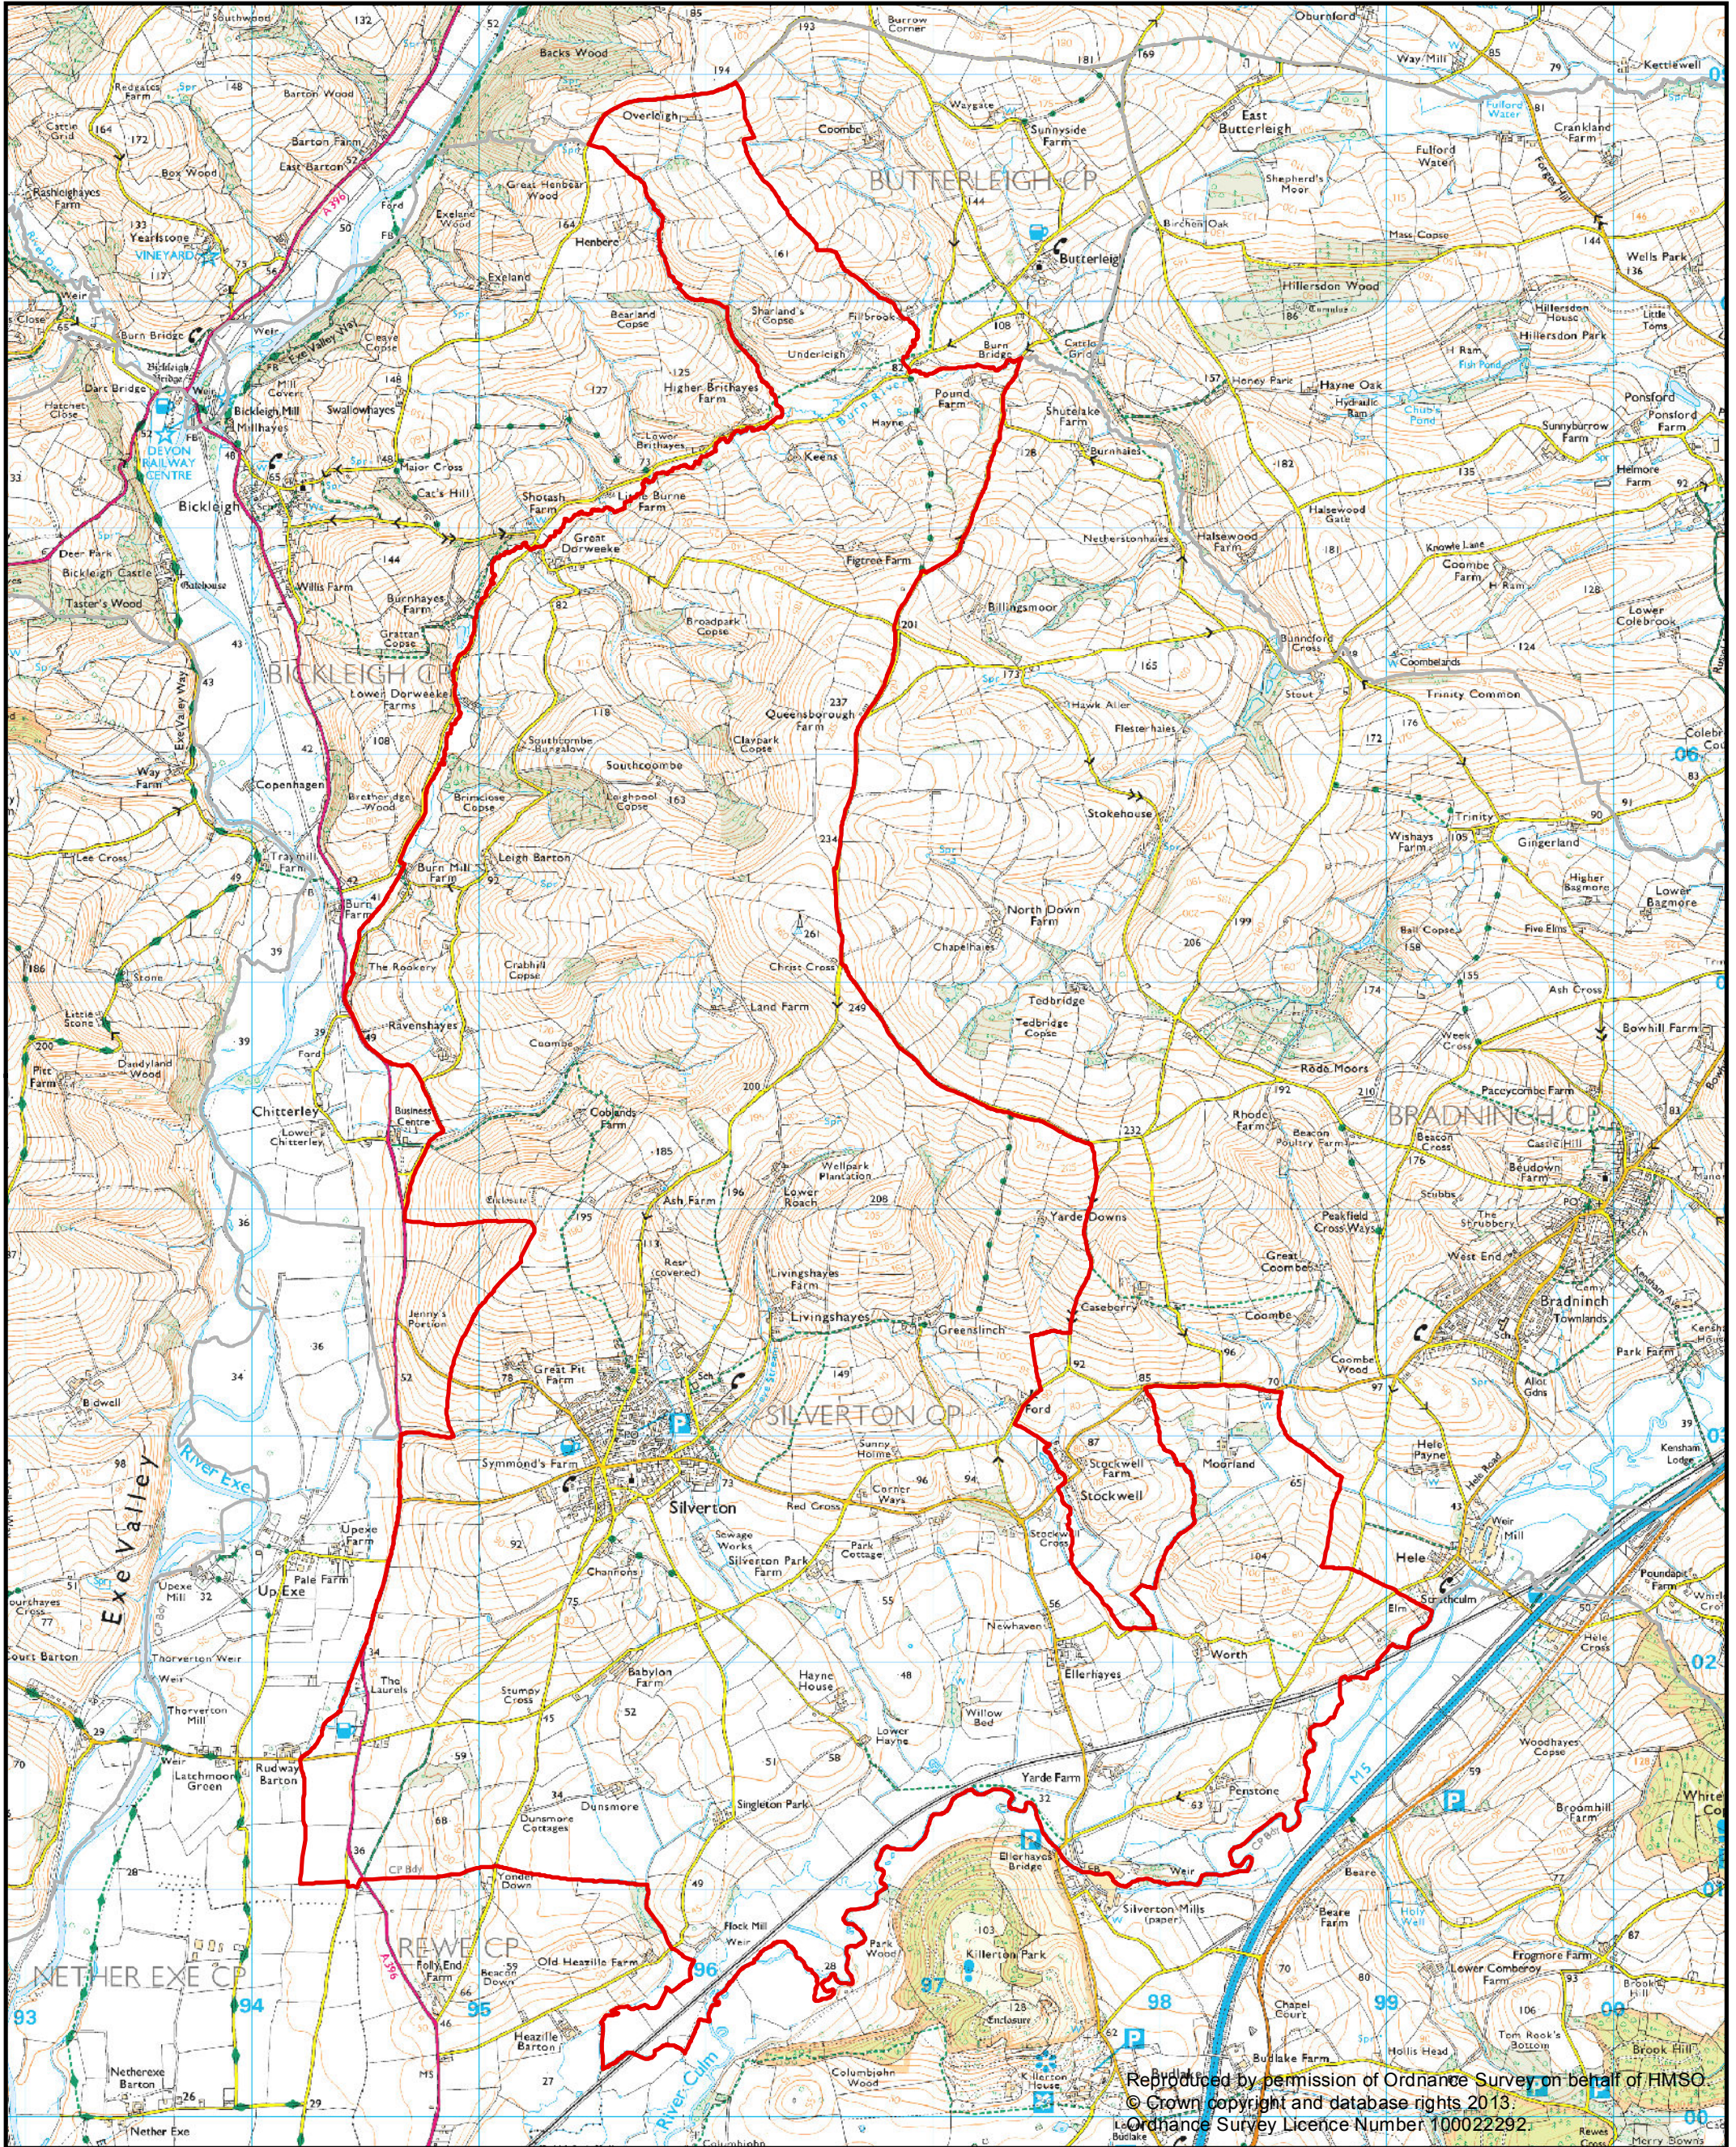

GMS

Phoenix House  
Phoenix Lane, Tiverton EX16 6PP

Tel: 01884 255255

Website: [www.middevon.gov.uk](http://www.middevon.gov.uk)

**Mid Devon**  
DISTRICT COUNCIL

Reproduced by permission of Ordnance Survey on behalf of HMSO.  
© Crown copyright and database rights 2013.  
Ordnance Survey Licence Number 100022292.

Scale	not to scale	Date	11/02/2013	Title	<b>Silvertown Parish</b>
Drg. No.	Silvertown_A3	Produced by	J Ross		